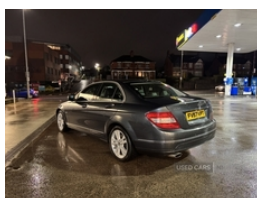

**Mercedes C-Class C220 CDI Elegance 4dr Auto  
| Feb 2008**

**£2,500**

\* DEPOSIT TAKEN \*

Mercedes C Class C220 CDI Elegance Automatic

105k mileage

Service history including multiple gearbox oil changes

Full years MOT (March 2026)

2.1 diesel automatic

Alloys with 4 new tyres

Selling due to purchase of another vehicle so no longer needed.

Smooth driving reliable Mercedes

TRADE SALE / SOLD AS SEEN

**Vehicle Features**

2 bag hooks in luggage compartment, 5 three point seatbelts, 12V socket in glovebox, ABS, Active head restraints, Adaptive brake system, Adjustable front head restraints, Alarm system with interior protection, Ambient interior lighting, Automatic door locking, Automatic headlights, Automatic rain sensing wipers, Auto Mercedes-Benz child seat recognition sensor, Auxiliary input socket in glovebox, Body colour bumpers, Body colour door handles, Boot release from drivers seat, Brake assist function, Child proof door locks, Chrome front grille, Clear indicator lenses,

<b>Miles:</b>	105000
<b>Fuel Type:</b>	Diesel
<b>Transmission:</b>	Automatic
<b>Colour:</b>	Grey
<b>Engine Size:</b>	2148
<b>CO2 Emission:</b>	173
<b>Tax Band:</b>	H (£315 p/a)
<b>Body Style:</b>	Saloon
<b>Insurance group:</b>	31E
<b>Reg:</b>	FV57VPT